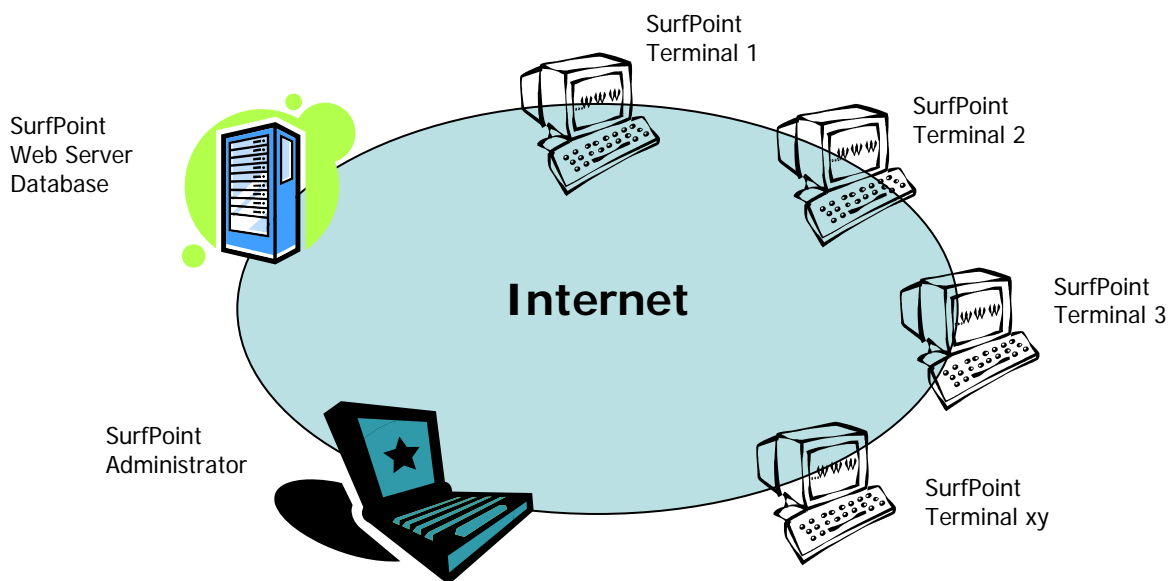

SurfPoint® s web based software solution

The technology

SurfPoint's software solution is based on a client – server architecture. As such, it may identify and address every registered terminal individually. The built-in grouping function enables efficient management of as many associated terminals as required.

The benefit

SurfPoint's web-based interface allows supervision of all terminals from every internet-capable PC. To ensure authenticity, login and password are required.

Information – and internet – terminal in one

The terminals may be considered as advertising platforms. Specific information can be timed to be published on either one or an entire group of terminals. More specifically, if the terminal is not in use, the monitor will show your customised publicity.